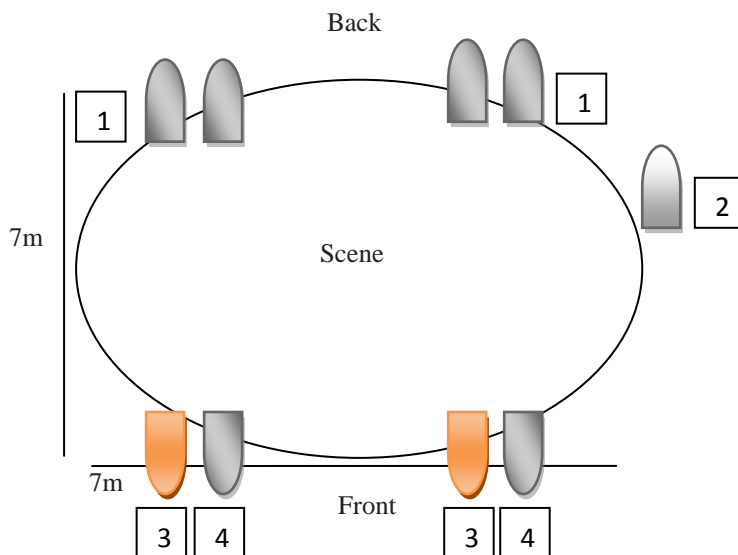

TECHNICAL NEEDS

Space

- Optimum stage space: 4 - 3m minimum height
7m X 7m (minimum 5mX5m) ·

Flat ground, protected from noise

Sound

- Sound system with mini jack input and a sound technician

Light

- If presentation is carried out at night, minimum needs

Par 64-500W

3 Orange Filters - Between Bastard and Dark Amber , Amber Medium Bastard, Medium Salmon

depending on the natural color of the performance

On 4 separate tracks:

- 1 – Back lights,
- 2- Public light,
- 3 - Front light Calida
- 4- White front light

- Quiet room (space) with bathroom during 1 hour before the show